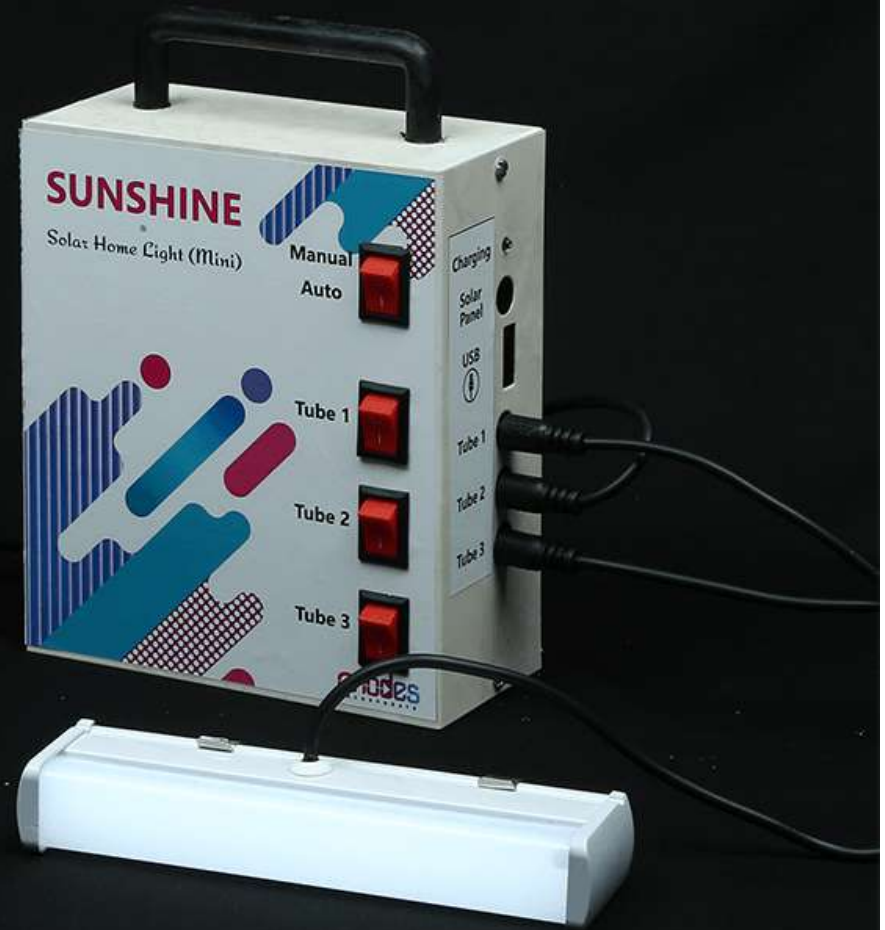

Make your living anywhere

Engineered tubelight for efficient brightness

Power Bank Facility

Now don't care about mobile discharge,
Just plug and charge anywhere

Dual Charging Facility

Solar as well Grid charging
facility available

Independent Tube Switching

Separate buttons for each load to control independently

High Efficient Solar Panel

High quality solar panel
to charge battery

Compact Design, Hence Easily Portable

Due to it's small size, Sunshine
Mini is very easy to carry